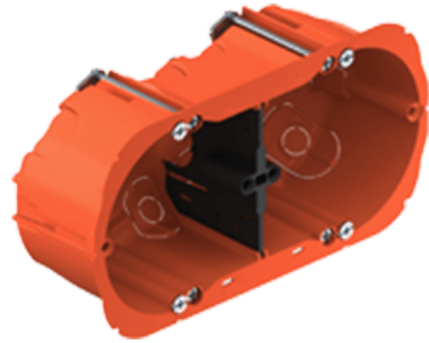

### Product information:

---

The WB45D/FG wall boxes allow a flush mount in hollow walls and installation for two 45 x 45 mm standard sized products such as matrix control panels, volume controllers, connection plates, ...

### Product Features:

---

Application	AV & IT
Series	Bulk & Accessories