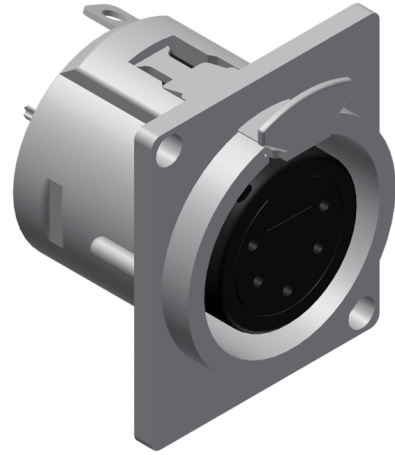

Product information:

Chassis shape: D-shape Chassis material: Metal (die-cast)

Product Features:

Application	AV & IT
	Rental & MI
Series	Bulk & Accessories

Variants:

- VC5FDL - Connector