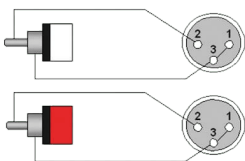

**Product information:**

---

The REF705 is fitted with two XLR male connectors and rca male connectors, the construction is made using the RIG44 cable. The easy to handle PVC jacket is excellent for fixed indoor and mobile applications. The RIG series cables are very high quality signal cables for indoor, fixed or mobile applications. They have a PVC jacket and are very easy to handle. The tin plated inner conductors are fitted with a durable tin plated copper shielding and an extra Aluminium -mylar foil. This gives an excellent protection against interference of all kinds such as electromagnetic fields produced by dimmers, electric motors or power cables. The RIG series cables are "all-round" signal cables which are suited for all kinds of applications where the best reliable signal transmission is needed. The premade cable comes in lengths of 1,5 and 3 meters, providing solutions for all applications.

**Components:**

---

- CableType: RIG44 - RIG44 signal cable

**Properties:**

---

**Wiring Diagrams:**

---

**Component details:**