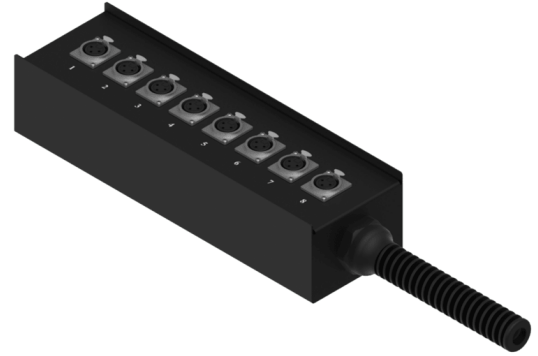

Highlights:

- Solid metal
- Compact housing

Product information:

PROCAB multi stageblocks are made of solid metal. In the audio recording and entertainment fields, the stageblocks with 16 or 24 XLR connectors are common but PROCAB also offers smaller versions with 8 or 12 XLR connectors and also the one bigger version with 40 XLR connectors. Every stage block comes supplied with the necessary connectors and a fitted bag. The MSB108.0 features 8 female XLR connectors without a cable . The MSB108.0/10 has a 10 meter cable with 8 male XLR connectors.