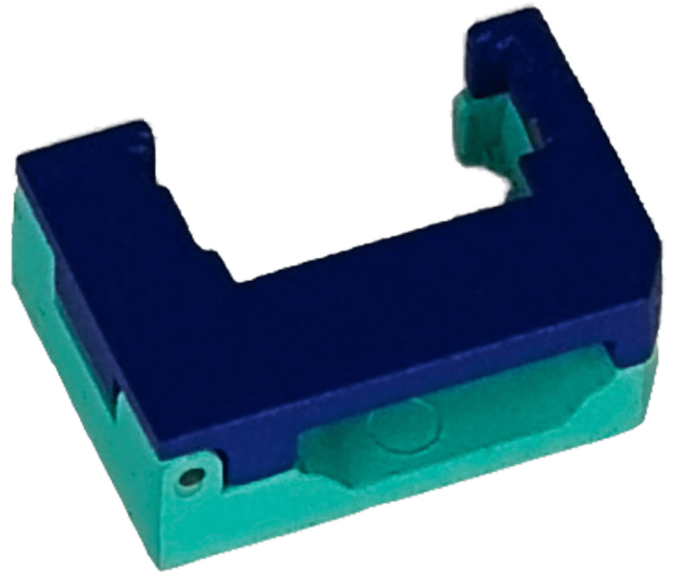

**Product information:**

---

The HDM865 is a coloured metal spare guiding jig that is required to fix a Contractor series connector to its cable.

**Product Features:**

---

Application	AV & IT
Series	Bulk & Accessories