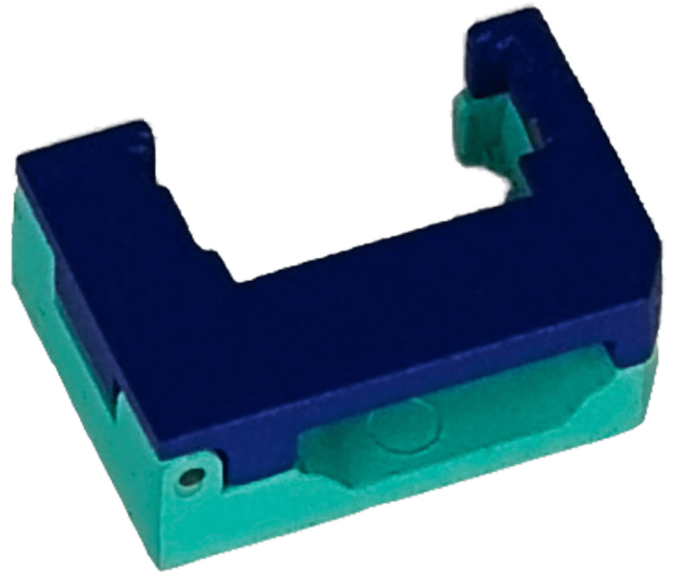

Product information:

The HDM865 is a coloured metal spare guiding jig that is required to fix a Contractor series connector to its cable.

Product Features:

Application	AV & IT
Series	Bulk & Accessories