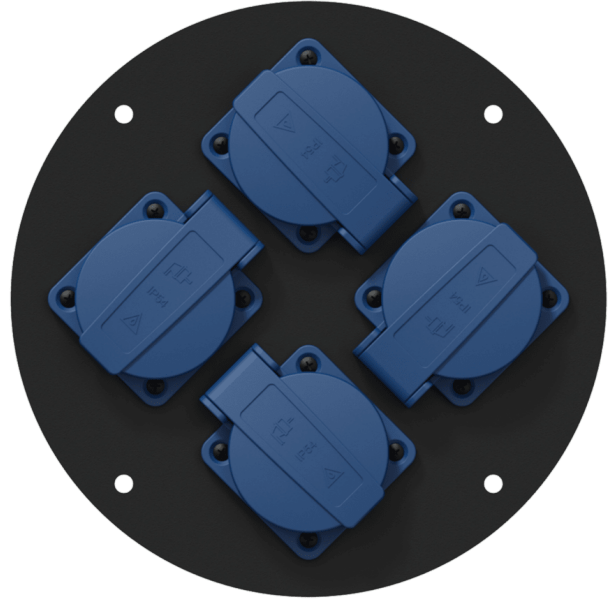

Product information:

The CRP244 is an optional center plate which can be assembled to the professional CDM310 cable reel. It contains four pre-wired power sockets with hinged lids, providing a fast and reliable power solution with IP54 protection. The CRP244 comes available in two versions with French (CRP244F) and German (CRP244G) type power sockets. Please look for your local regulation to know which type of connector is allowed in your territory.

Product Features:

Application	Rental & MI
Series	Bulk & Accessories

Variants:

- CRP244F - French connectors
- CRP244G - German connectors