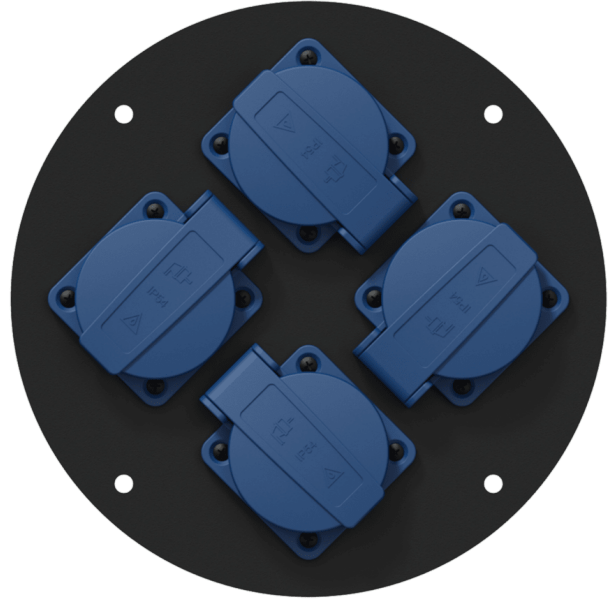

## Product information:

---

The CRP244 is an optional center plate which can be assembled to the professional CDM310 cable reel. It contains four pre-wired power sockets with hinged lids, providing a fast and reliable power solution with IP54 protection. The CRP244 comes available in two versions with French (CRP244F) and German (CRP244G) type power sockets. Please look for your local regulation to know which type of connector is allowed in your territory.

## Variants:

---

- CRP244F - French connectors
- CRP244G - German connectors