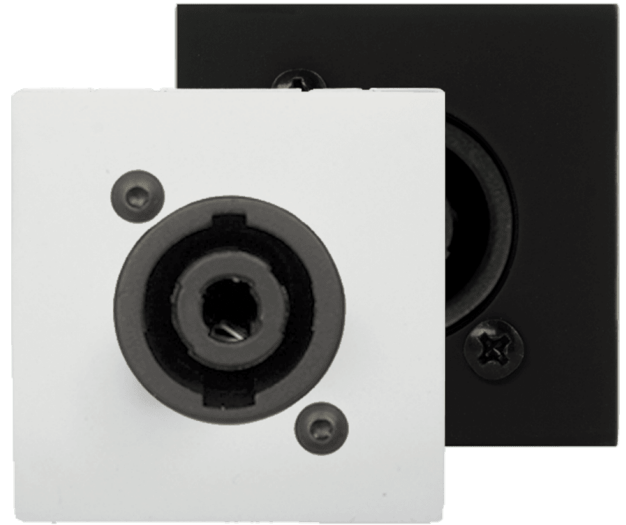

Product information:

Connection plate with Neutrik Speakon connector, designed to be used with bTicino installation materials. Available in Black (/B) & White (/W). (Mounting frame and cover plate not included)

Product Features:

Application

AV & IT

Series

Bulk & Accessories

Variants:

- CP43SPE/W - White version