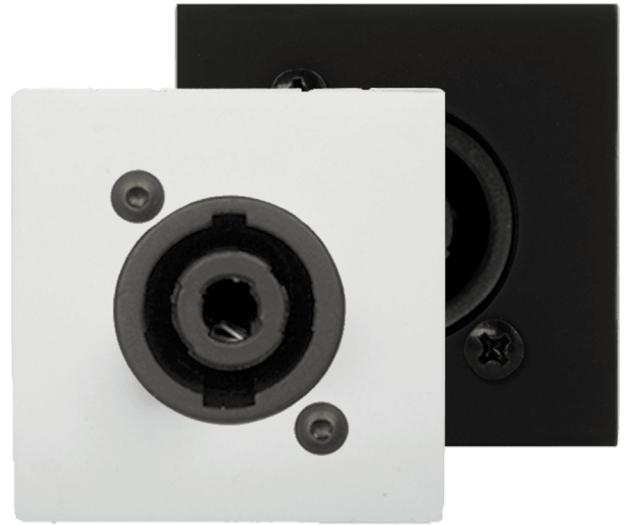

Product information:

Connection plate with Neutrik Speakon connector, designed to be used with bTicino installation materials. Available in Black (/B) & White (/W). (Mounting frame and cover plate not included)

Product Features:

Application	AV & IT
Series	Bulk & Accessories

Variants:

- CP43SPE/W - White version