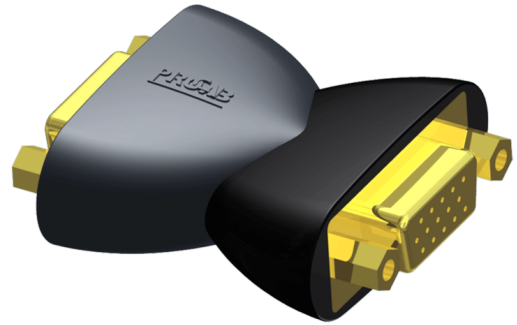

Product information:

The CLP321 is an SVGA female to SVGA female straight adapter. This adapter can be used for connecting two VGA This adapter can be used for connecting two VGA cables, to gain a longer video signal. . The firm molding over the connector ensures an isolation from the ground and gives a solid feel.