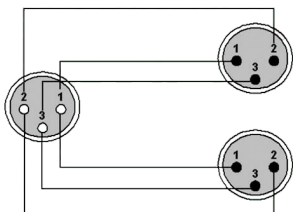

Highlights:

- Flexible PVC jacket
- 28 AWG thin and dense stranded conductors
- 0.20 " (Ø) outer diameter
- Oxygen free copper
- Spiral shielding

Product information:

The CLA735 is fitted with two 3-pin XLR male connectors and one 3-pin female XLR connector, the link is constructed using the SIG155 cable. The easy to handle PVC jacket is excellent for fixed indoor and mobile applications. The inner conductors are fitted with a durable shielding. This gives an excellent protection against interference of all kinds such as electromagnetic fields produced by dimmers, electric motors or power cables. The SIG series cables are "all-round" signal cables which are suited for all kinds of applications where reliable signal transmission is needed. Available in a length of 1.5 meters.

Properties:

Product Features:

Application	AV & IT
Series	Classic Series

Wiring Diagrams:

Variants:

- CLA735/1.5 - 1,5 meter