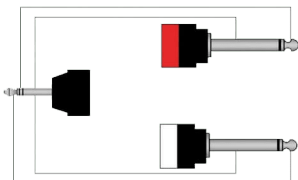

Highlights:

- Flexible PVC jacket
- 28 AWG thin and dense stranded conductors
- 0.16 " (Ø) outer diameter
- Oxygen free copper
- Spiral shielding

Product information:

The CLA713 is fitted with two male mono jack 6.3mm connectors and a 3.5mm male jack stereo connector, constructed using the SIG144 cable. The easy to handle PVC jacket is excellent for fixed indoor and mobile applications. The inner conductors are fitted with a durable shielding. This gives an excellent protection against interference of all kinds such as electromagnetic fields produced by dimmers, electric motors or power cables. The SIG series cables are "all-round" signal cables which are suited for all kinds of applications where reliable signal transmission is needed. It comes in lengths of 1.5 meters to 3 meters, providing solutions for all applications.

Components:

- CableType: SIG144 - Signal Cable

Properties:

Product Features:

Application	AV & IT
Series	Classic Series

Wiring Diagrams:

Variants:

- CLA713/1.5 - 1,5 meter
- CLA713/3 - 3 meter