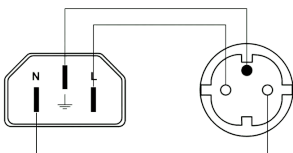

Euro power male to schuko power female - French type connector

Product information:

The CAB446 is cable that is made for connecting mains power from a Euro power socket to an Schuko power socket. The cable is provided with a Euro power male to a Schuko power female connector. The power cable contains 3 conductors with a section of 1.5 mm²

Please look for your local regulation to know which type of connector is allowed in your territory.

Components:

- CableType: H07RN-F3G1.5 - Power cable

Properties:

Product Features:

Application

Rental & MI

Wiring Diagrams: