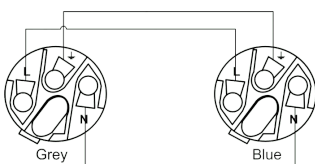

Components:

- CableType: H07RN-F3G2.5 - Power cable - H07RN-F 3G2.5 - 3 x 2.5 mm² - 13 AWG
- Connector: NAC3FCA - Lockable cable connector, power-in
- Connector: NAC3FCB - Lockable cable connector, power-out

Certification:

Properties:

Product Features:

Application

Rental & MI

Wiring Diagrams:

Variants:

- CAB440/5 - 5 meter