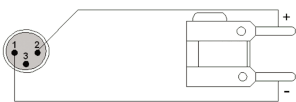

Product information:

The CAB304 is a XLR male to banana connector cable that is ideal for solving connections with old speaker and amplifier systems. The speaker cable contains 2 conductors with a section of 1.5mm².

Components:

- CableType: LS15 - Loudspeaker cable - 2 x 1.5 mm² - 15 AWG
- Connector: VC3MX - Cable connector - 3-pin xlr male
- Connector: VCB20 - Cable connector - Banana connector - red

Properties:

Product Features:

Series

Basic Series

Wiring Diagrams:

Variants:

- CAB304/1.5 - 1,5 meter