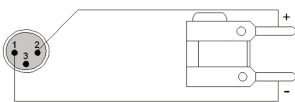

Product information:

The CAB304 is a XLR male to banana connector cable that is ideal for solving connections with old speaker and amplifier systems. The speaker cable contains 2 conductors with a section of 1.5mm².

Components:

- CableType: LS15 - Loudspeaker cable - 2 x 1.5 mm² - 15 AWG
- Connector: VC3MX - Cable connector - 3-pin xlr male
- Connector: VCB20 - Cable connector - Banana connector - red

Properties:

Product Features:

Series

Basic Series

Wiring Diagrams:

Variants:

- CAB304/1.5 - 1,5 meter